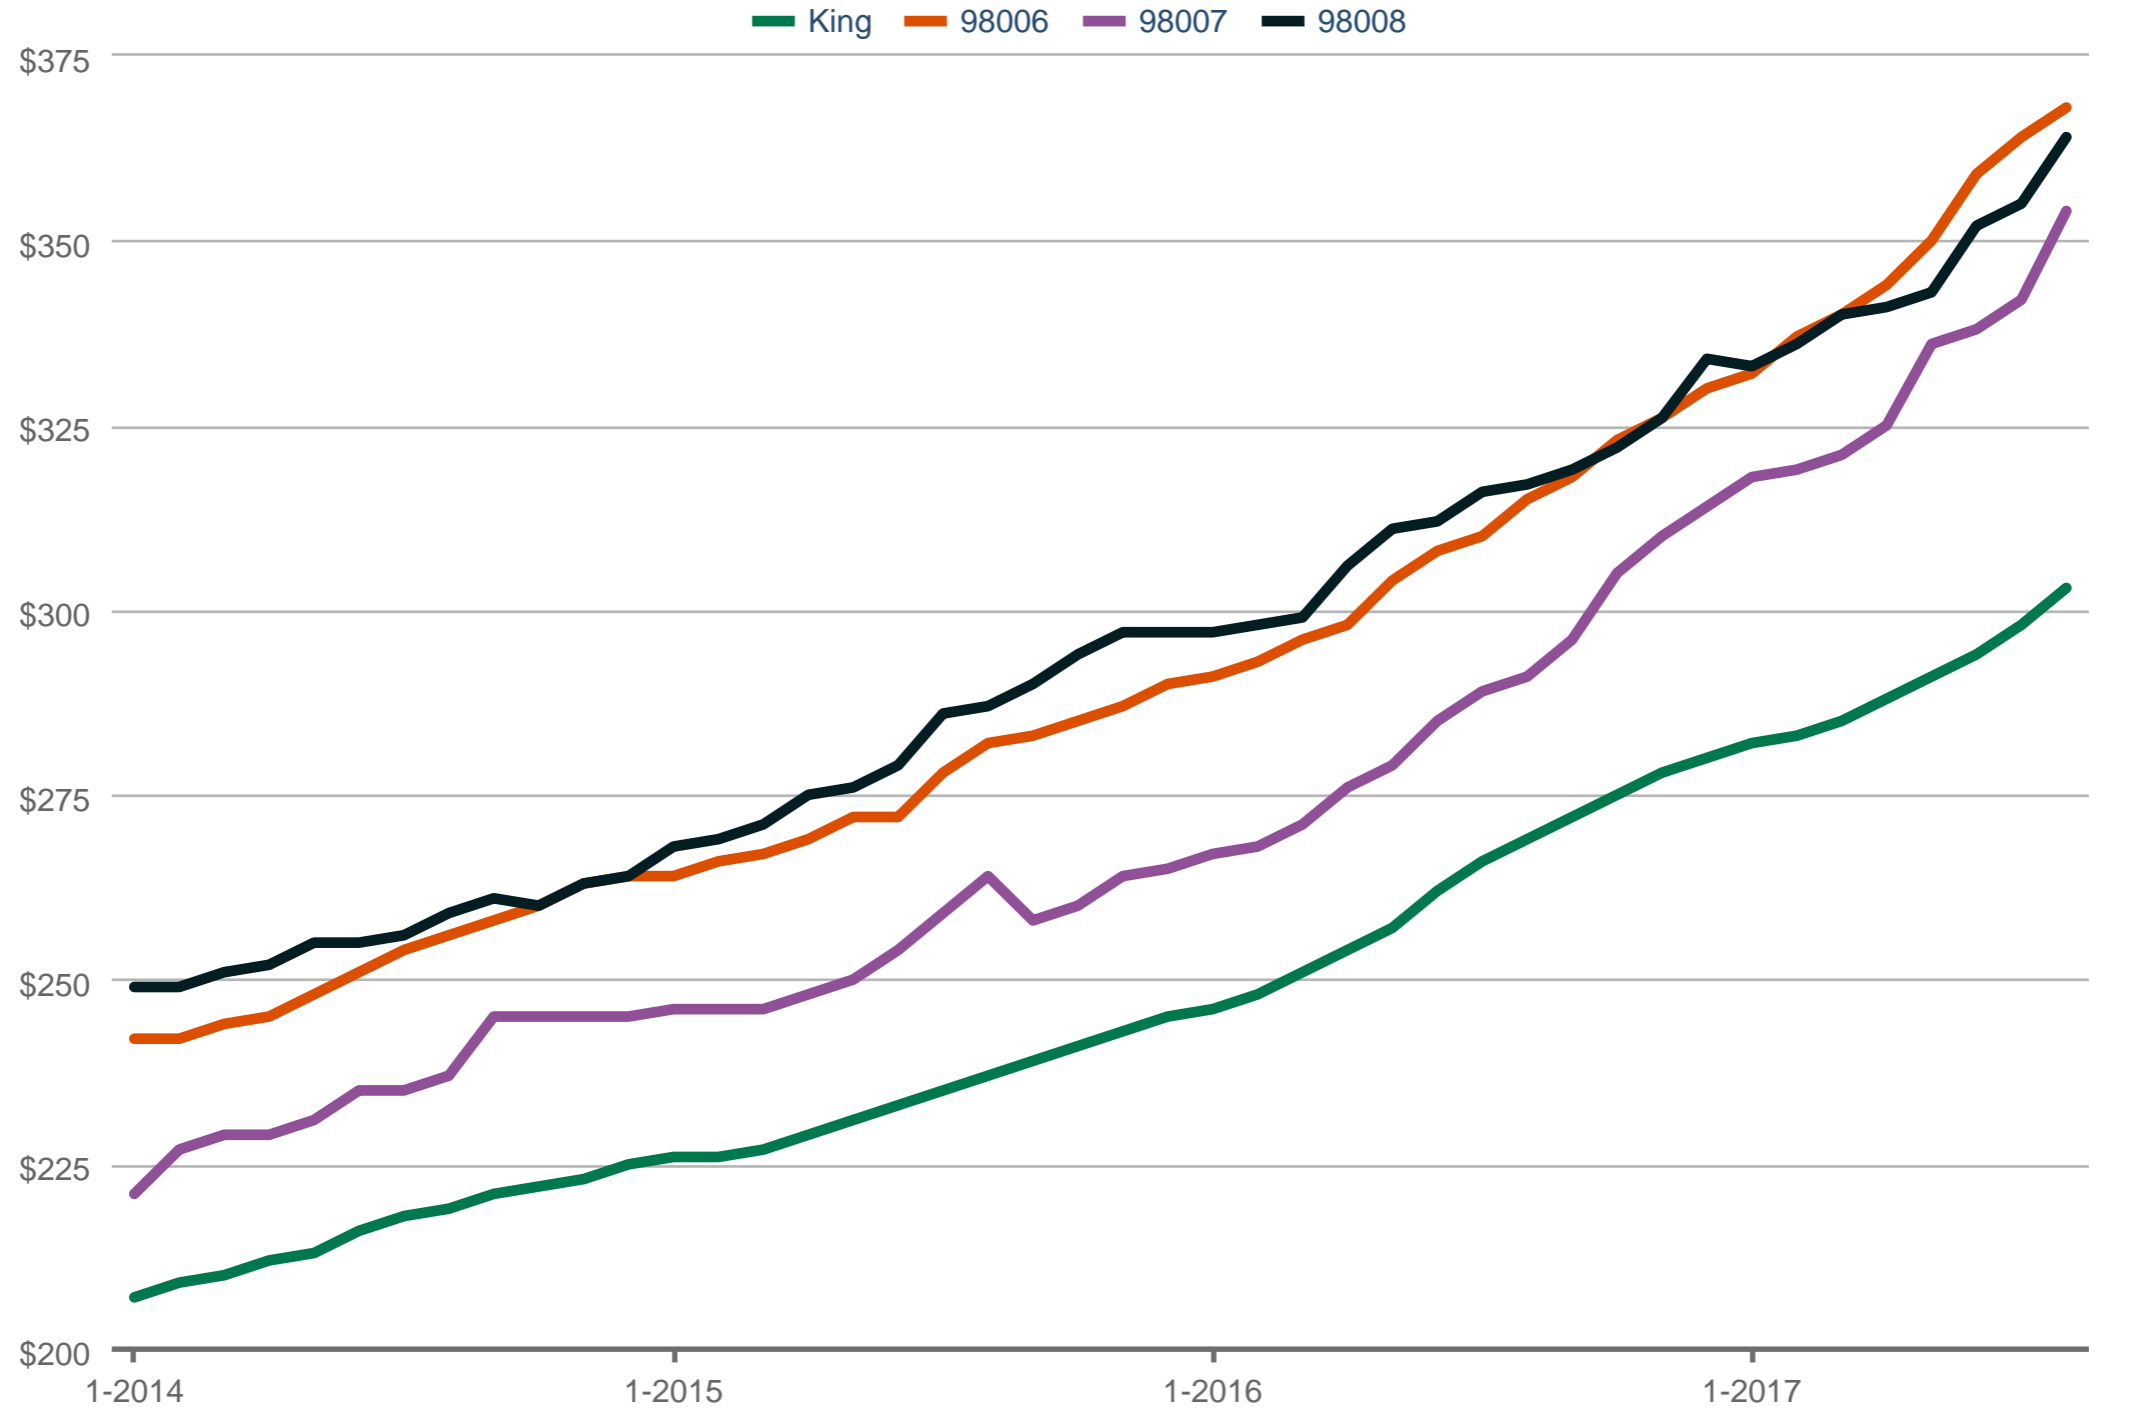

### Median Price Per Square Foot

King & 98006 & 98007 & 98008

Each data point is 12 months of activity. Data is from September 19, 2017.

All data from Northwest Multiple Listing Service®. InfoSparks © 2017 ShowingTime.